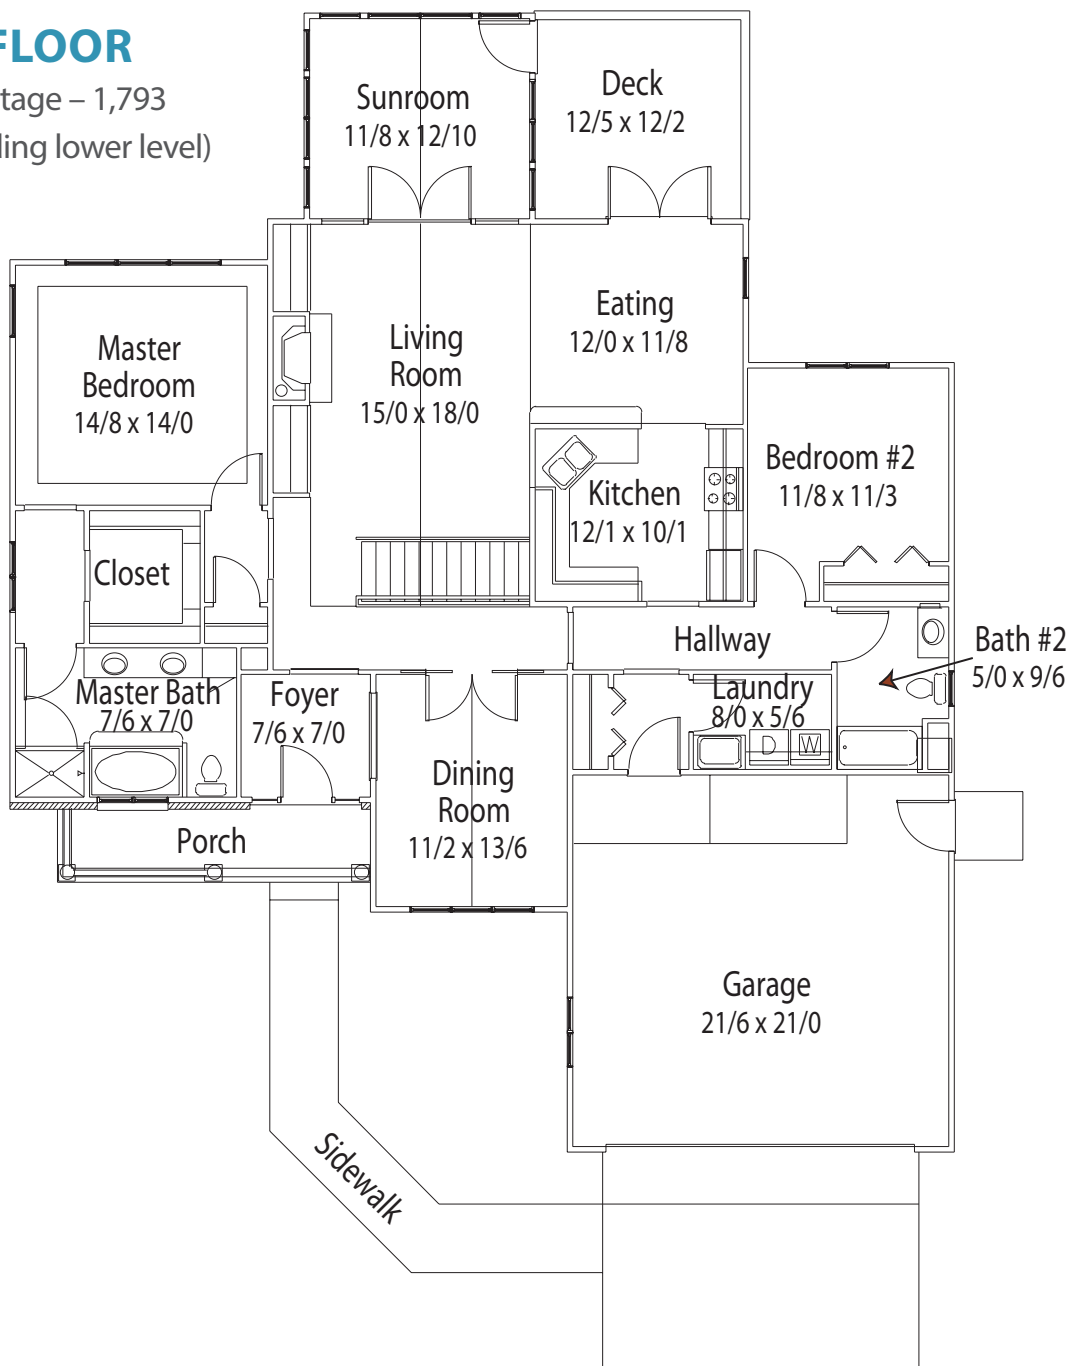

## BAYBERRY ESTATE HOME

The luxury two bedroom, two bath estate homes at Cook Valley Estates offer spaciousness and beauty. Most include lower levels with large living areas and guest accommodations. High ceilings, large windows, gas fire places, back patios and decks, laundry rooms and attached two-stall garages are some of the many features that make the estate homes so appealing. The estate homes overlook beautiful wooded areas and are within walking distance to all the amenities at Cook Valley Estates.

### MAIN FLOOR

Square footage – 1,793  
(Not including lower level)

BAYBERRY ESTATE HOME  
LOWER FLOOR

See associate for additional floorplan options