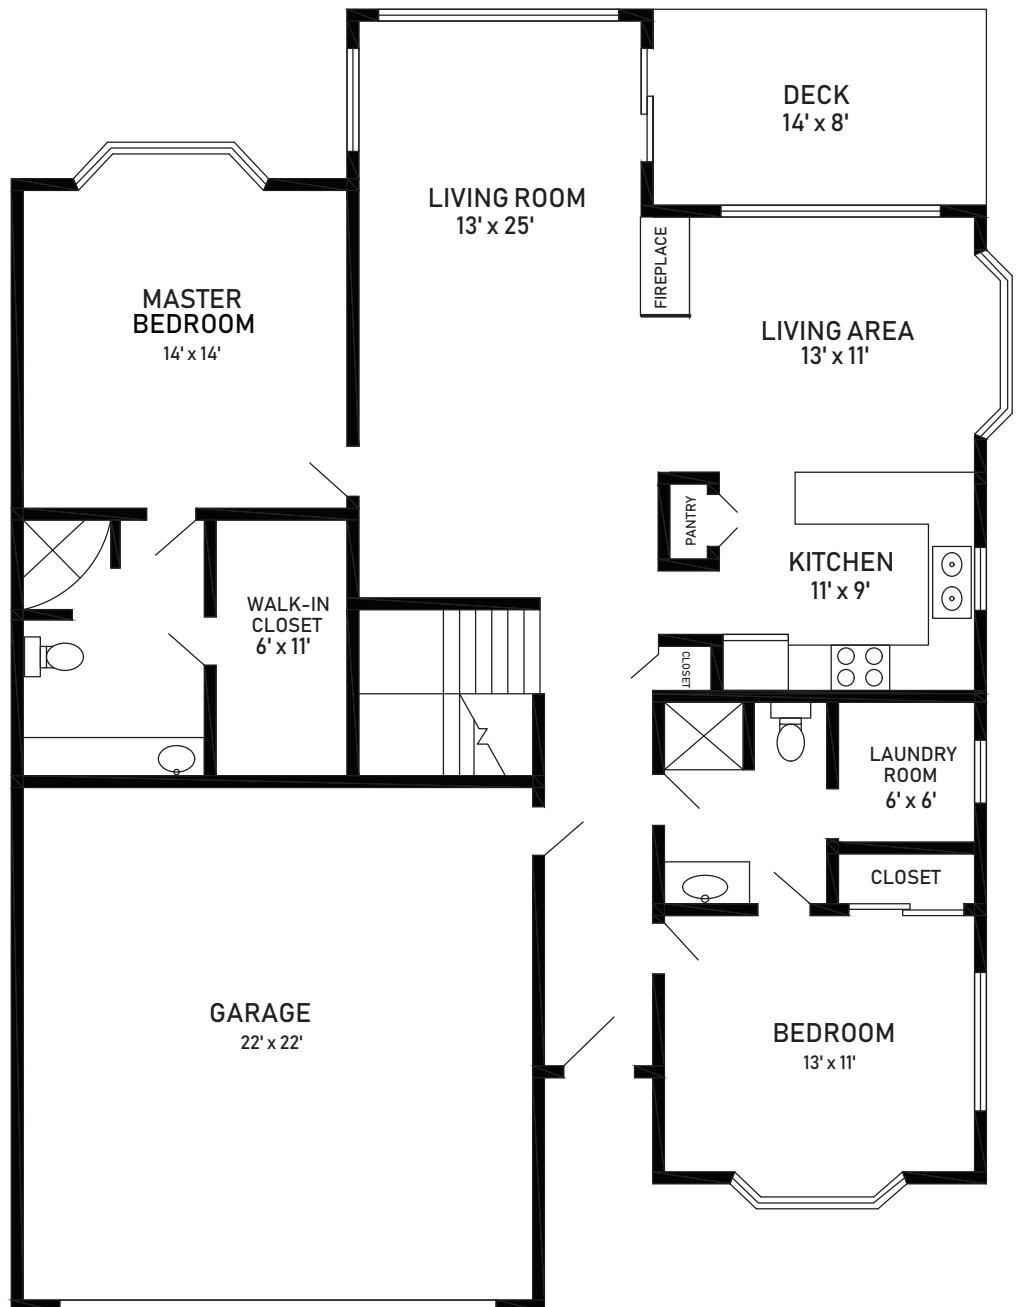

ROSEWOOD TOWN HOME

The town homes at Cook Valley Estates are nestled in a beautiful community with open space and beautiful views. The town homes feature master bedroom suites, spacious kitchens, large windows, a second bedroom or office/den, second bath, decks, laundry rooms and attached two-stall garages. Many town homes feature finished lower levels for additional living space and guest accommodations. The town homes are within an easy strolling distance to the amenities at Cook Valley Estates main building.

MAIN FLOOR

Square footage – 1,472
(Not including lower level)

COOK VALLEY ESTATES
TOWN HOMES

ROSEWOOD TOWN HOME
LOWER FLOOR

See associate for additional floorplan options